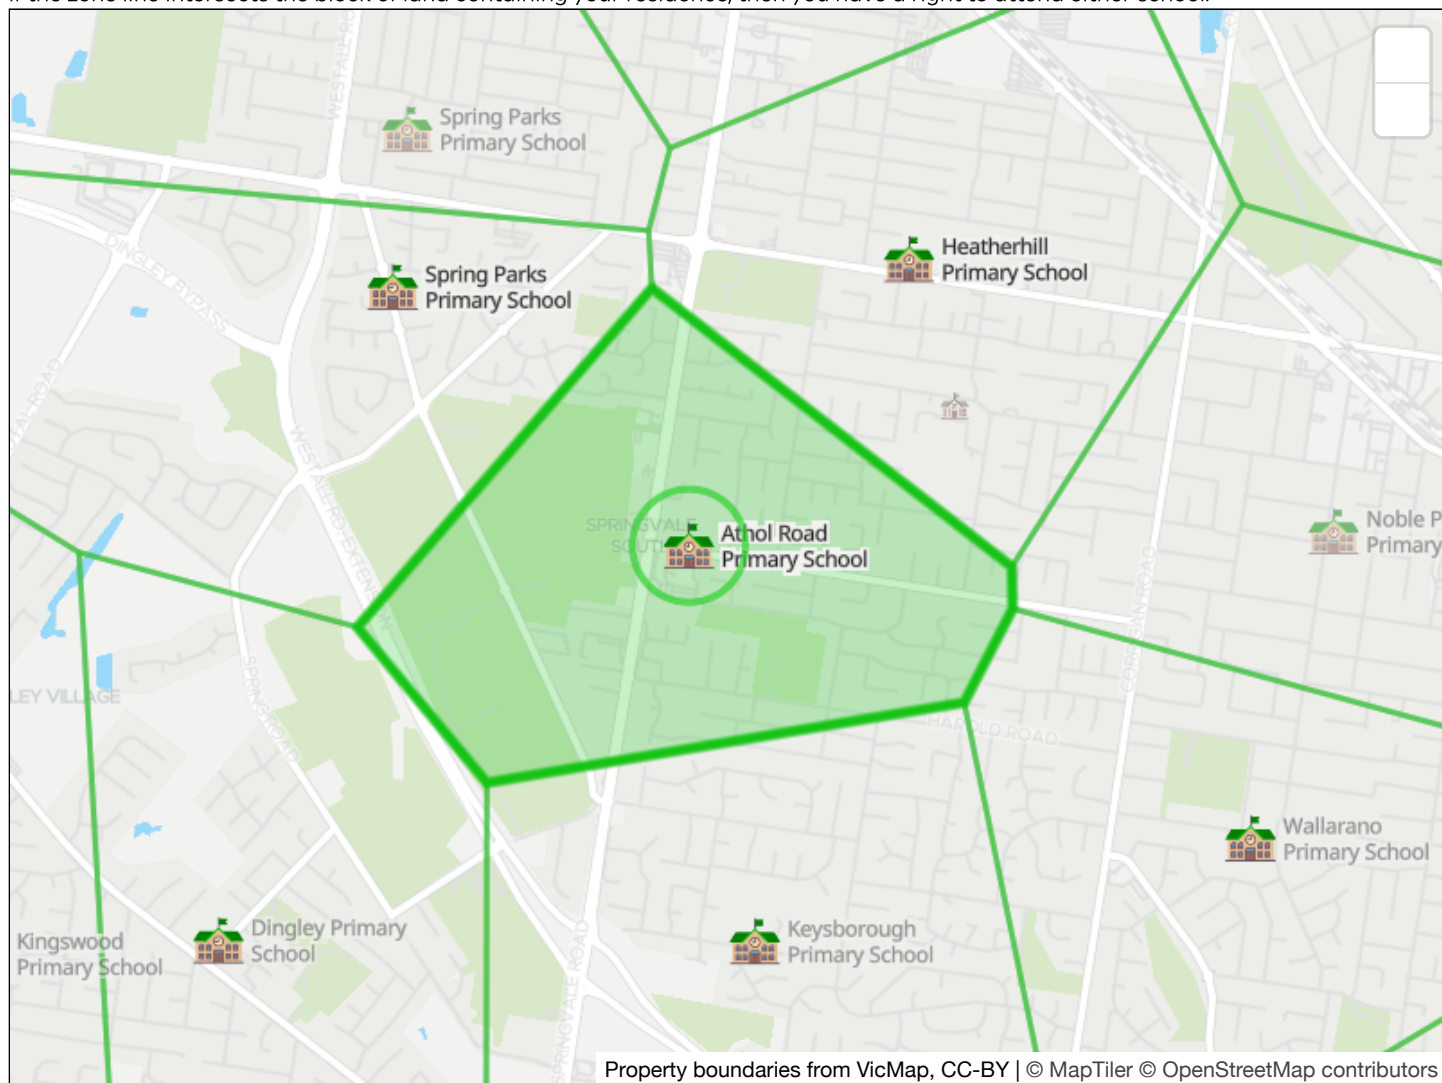

Athol Road Primary School

Campus years	Prep to 6
Address	159-167 Athol Road Springvale South 3172
Phone	03 9547 1224
Website	http://www.atholroadps.vic.edu.au/index.html
Region	South East

If the zone line intersects the block of land containing your residence, then you have a right to attend either school.